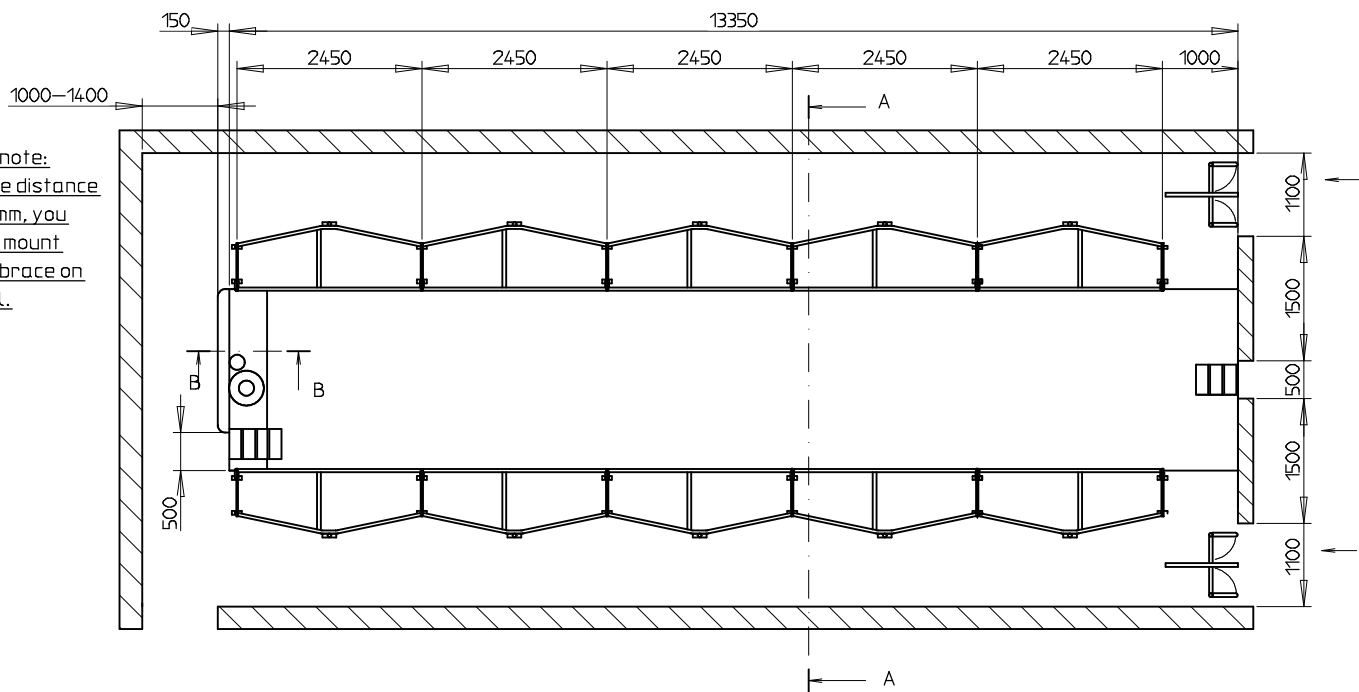

Please note:  
When the distance is 1400mm, you have to mount spacer brace on the wall.

Please note!  
Ventilation:  
During building up there must be provided the necessary ventilation to prevent condensed water in the milking parlour.

All measures in mm

<b>STRANGKO A/S</b>		Tolerance:	Overload:	Målestok: 1:50	Vægt:
HORNE, DK-6800 VARDE				Materiale:	
Tlf. +4575260211				Dimension:	
				Beskrivelse:	
				Milking Parlour 2x5 Tandem	
				Tegningsnummer:	03 205 007 01
				Sider:	1
Rev.	Rev.tegning	16.02.04	ila		
	Retelse	Data	Navn	Original:	Frs. f.: