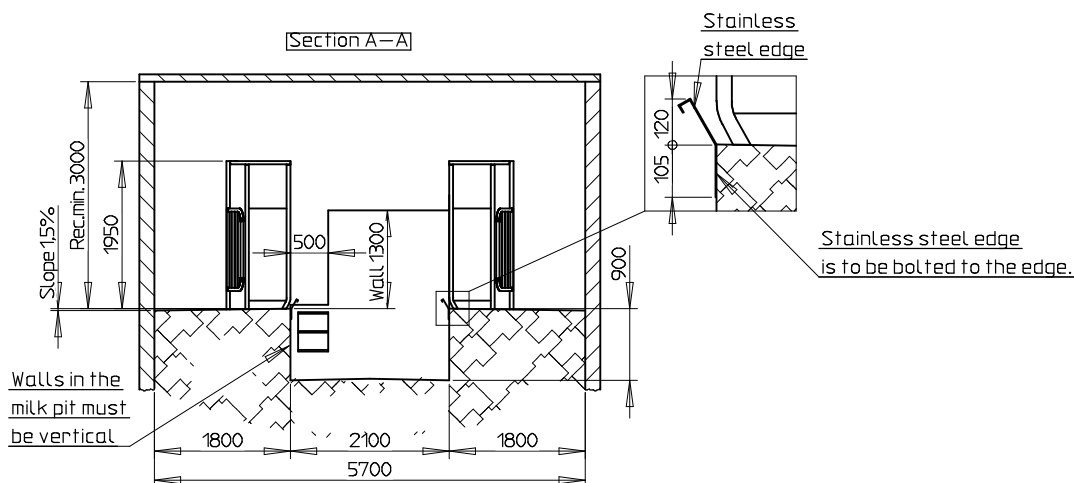

Please note:  
When the distance is 1400mm, you have to mount spacer brace on the wall.

Please note!  
Ventilation:  
During building up there must be provided the necessary ventilation to prevent condensed water in the milking parlour.

All measures in mm

<b>STRANGKO A/S</b>		Tolerance:	Overload:	Målestok: 1:50	Vægt:
HORNE, DK-6800 VARDE				Materiale:	
Tlf. +4575260211				Dimension:	
				Beskrivelse:	
				Milking Parlour 2x5 Tandem	
				Tegningsnummer:	03 205 007 01
				Sider:	1
Rev.	Rev.tegning	16.02.04	ila		
	Retelse	Data	Navn	Original:	Frs. f.: